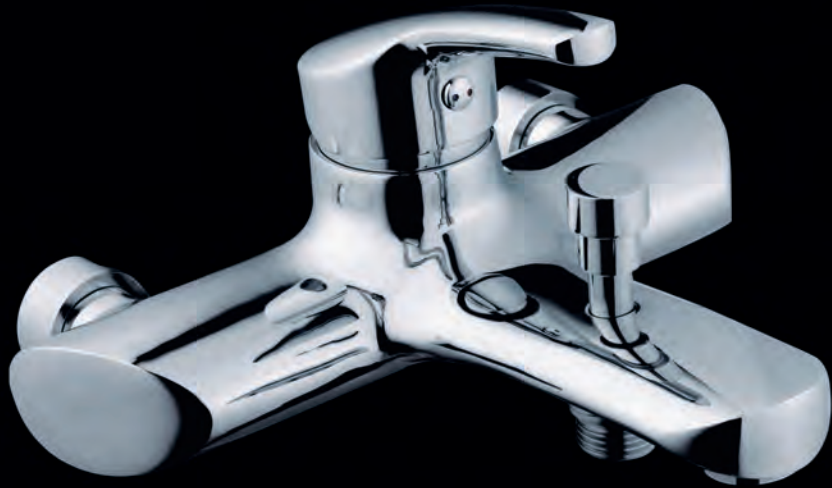

Start
a Better Life
From
Now on

25

Series